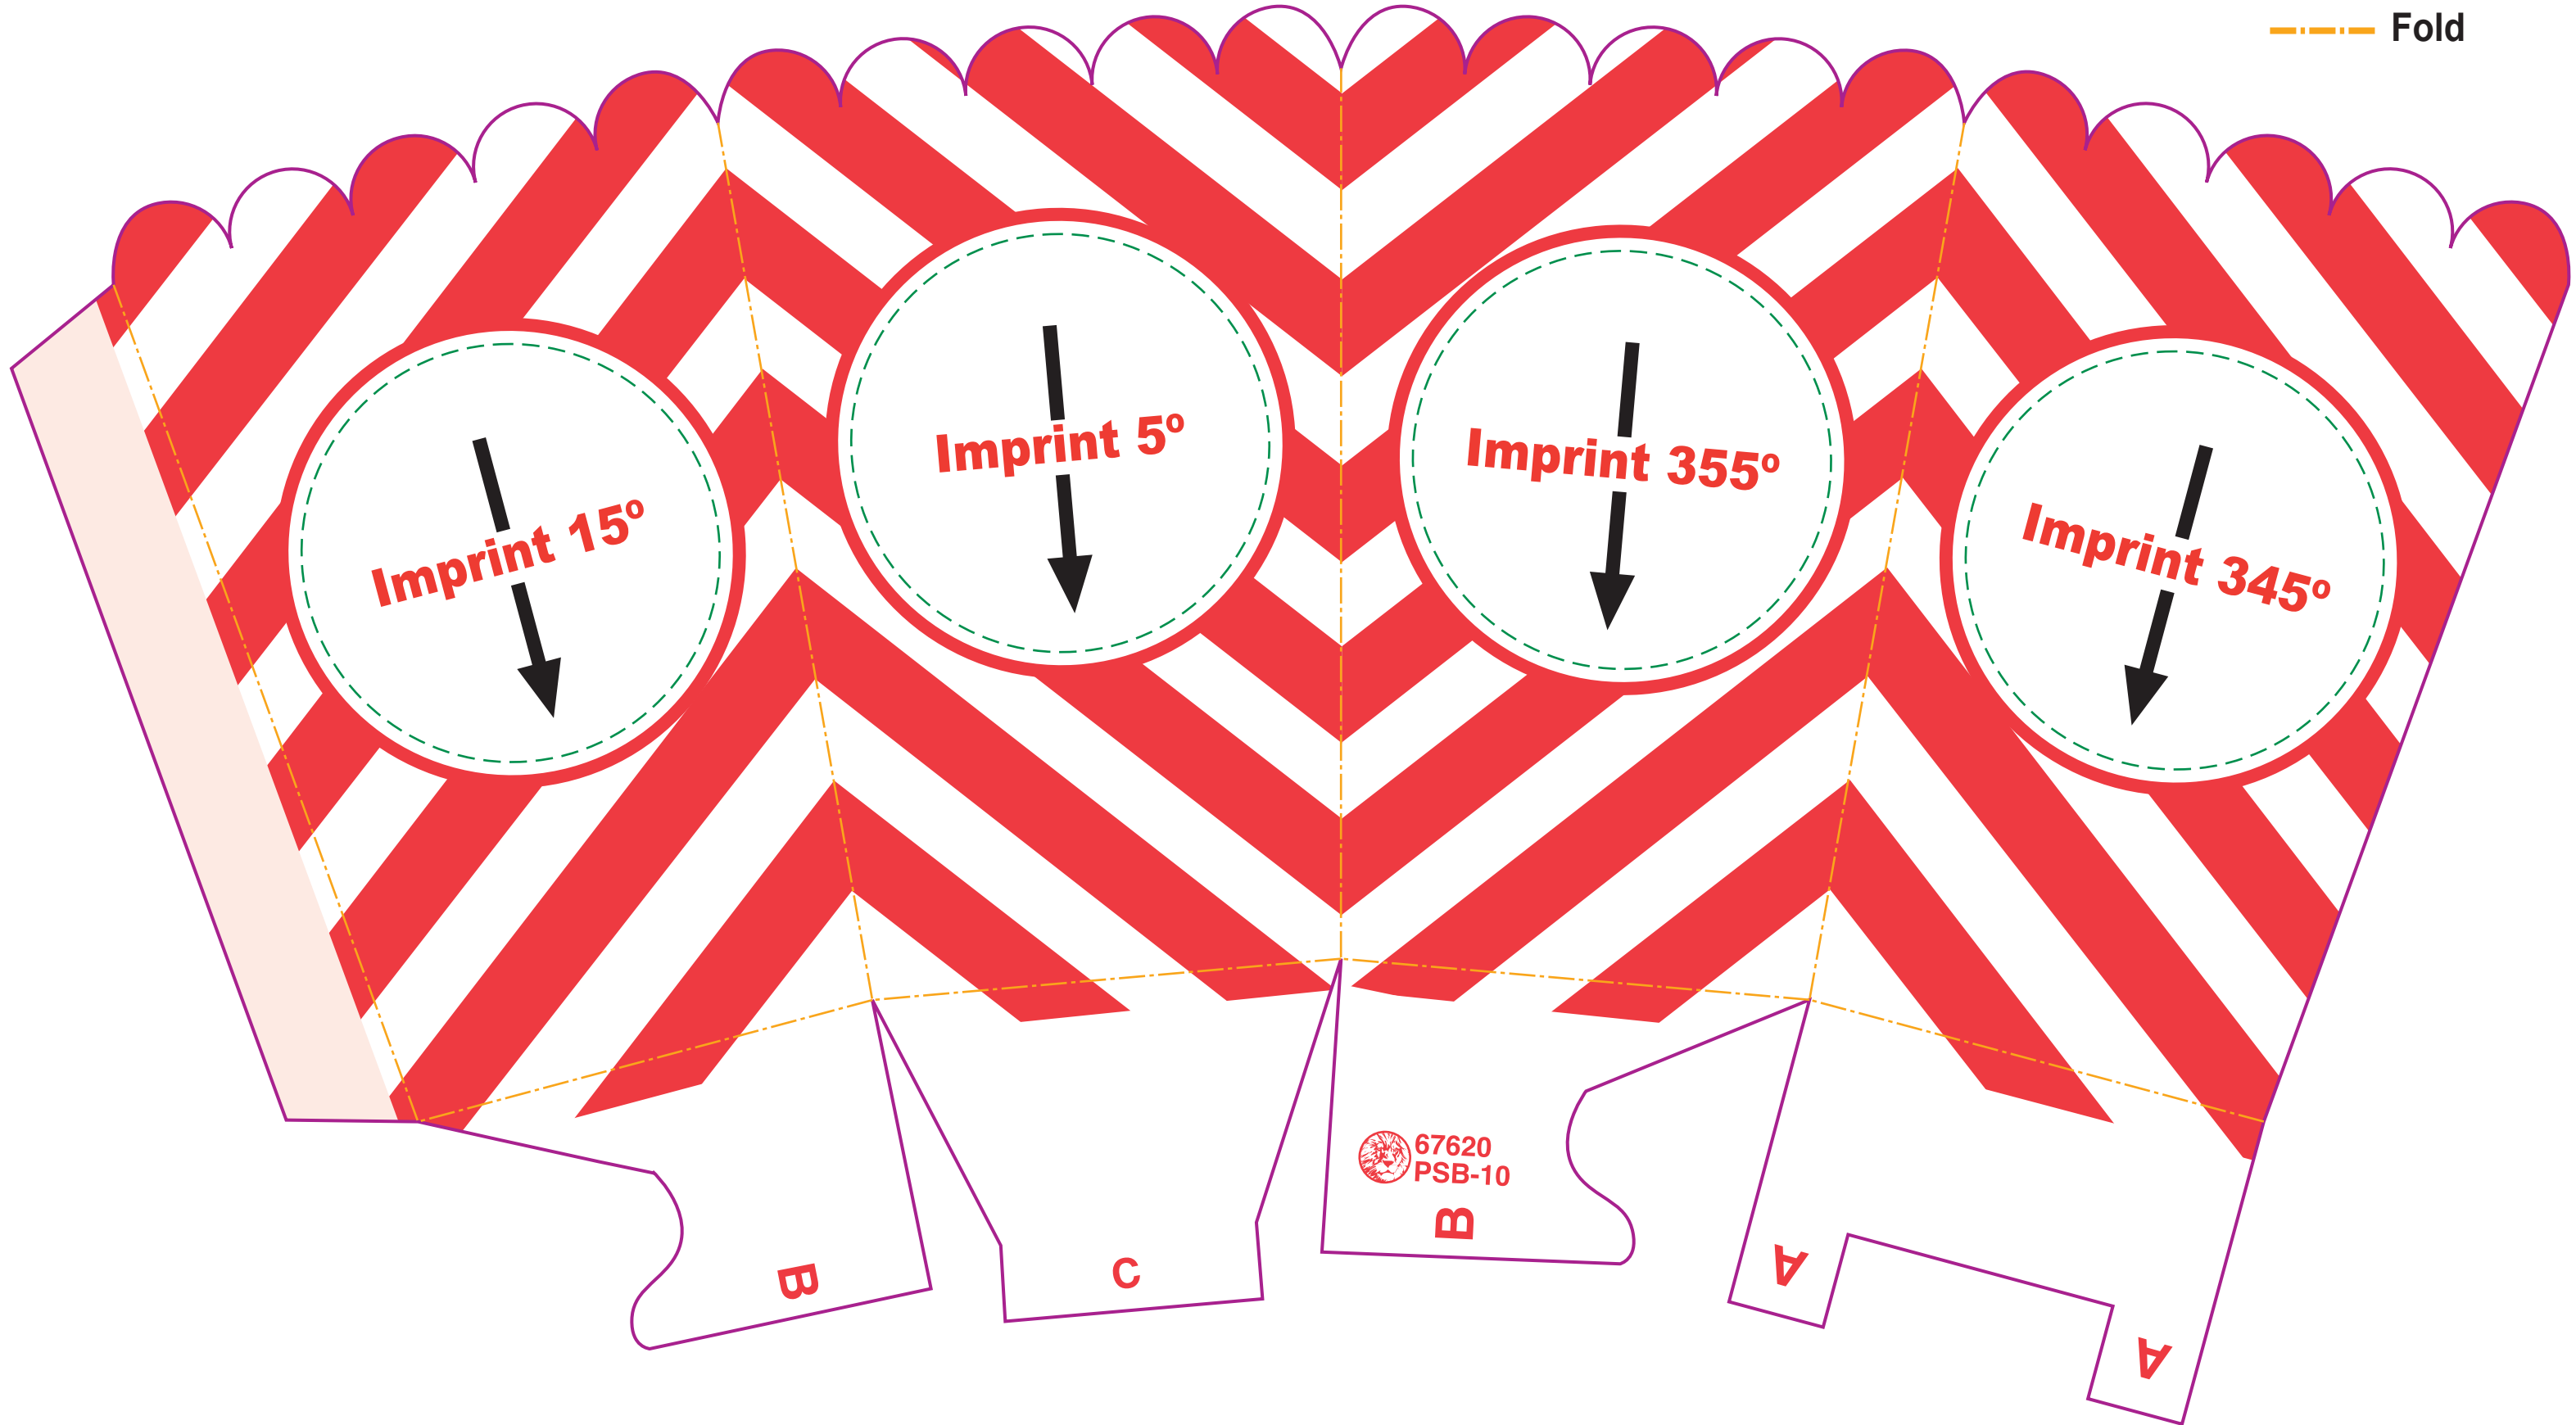

Actual size  
Width: 16.25 in.  
Height: 9 in.

**PSB-10**  
**Scoop Style Small**

### Stripe design is preprinted

- Die Line  
*(represents actual cut product)*
- - - Live Area
- - - Fold

Please keep all text and graphics inside the Live Area unless the graphic element is intended to bleed. Borders, if included, should bleed outward from the Live Area.  
Please model spot colors using the Pantone solid coated Matching System  
Please submit all Fonts and Links for output with your Final Composite.