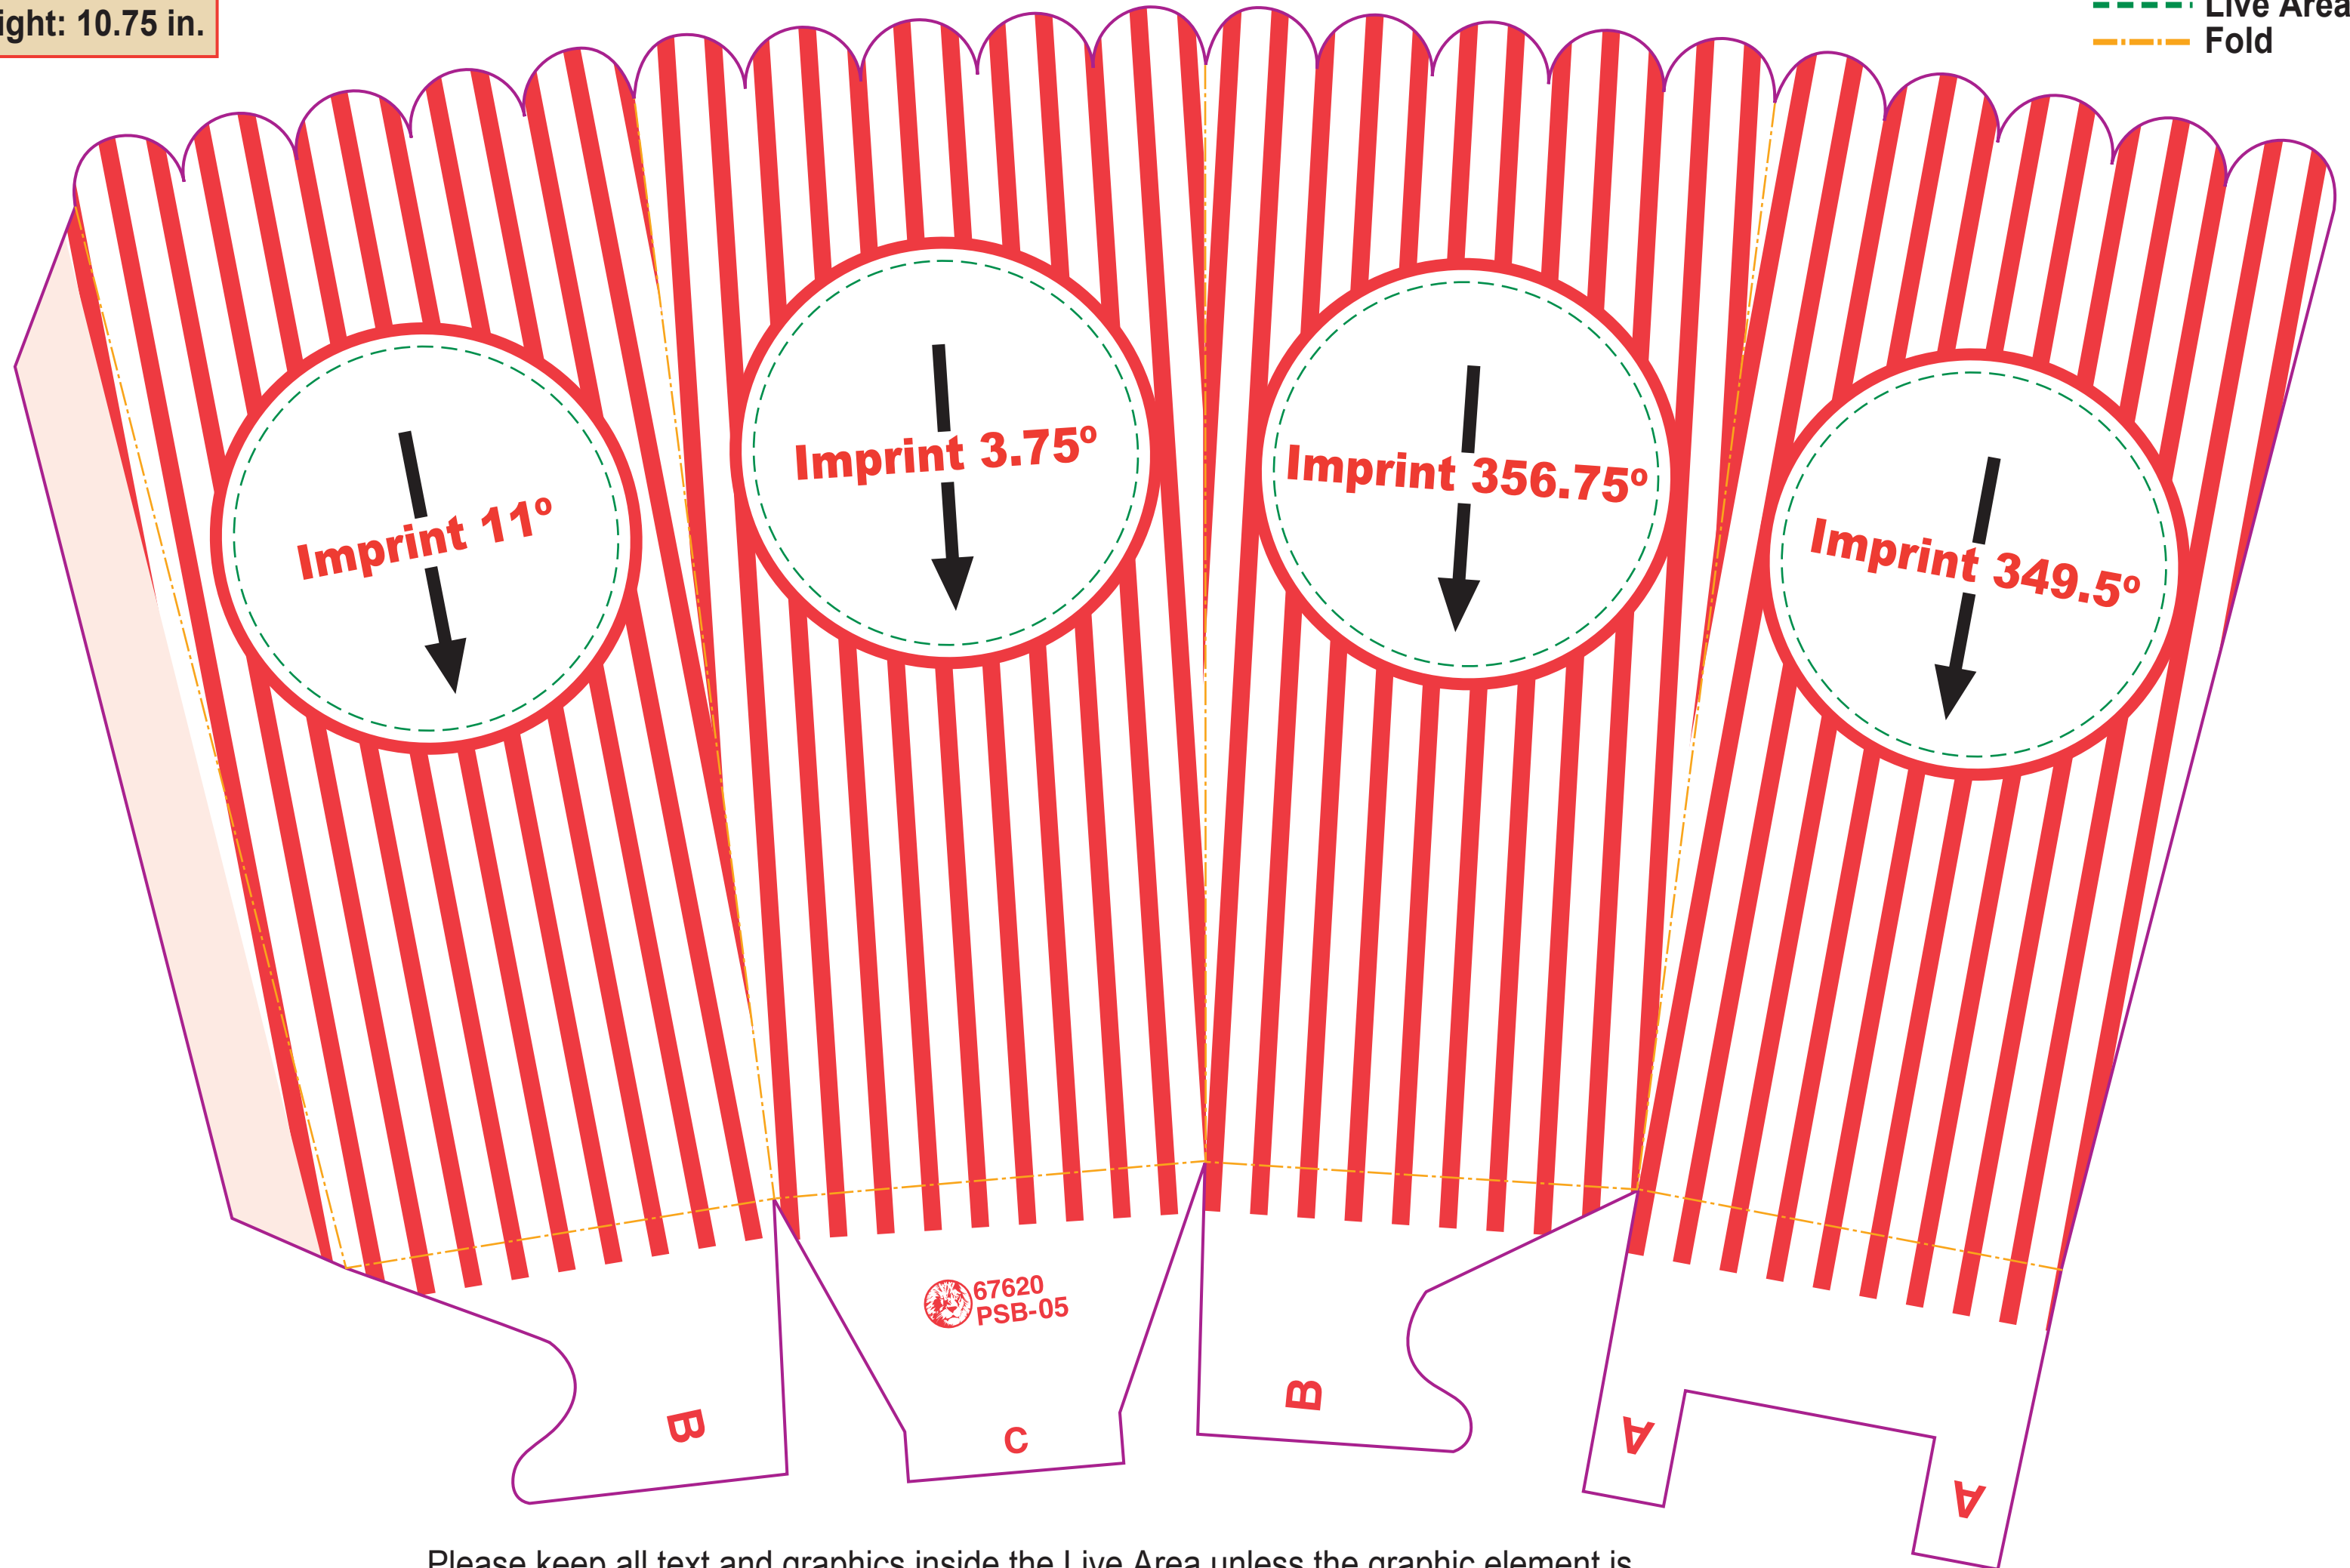

Actual size
Width: 16 in.
Height: 10.75 in.

PSB-05
Scoop Style Large

Stripe design is preprinted

- Die Line
(represents actual cut product)
- - - Live Area
- · - · - Fold

Please keep all text and graphics inside the Live Area unless the graphic element is intended to bleed. Borders, if included, should bleed outward from the Live Area.
Please model spot colors using the Pantone solid coated Matching System
Please submit all Fonts and Links for output with your Final Composite.