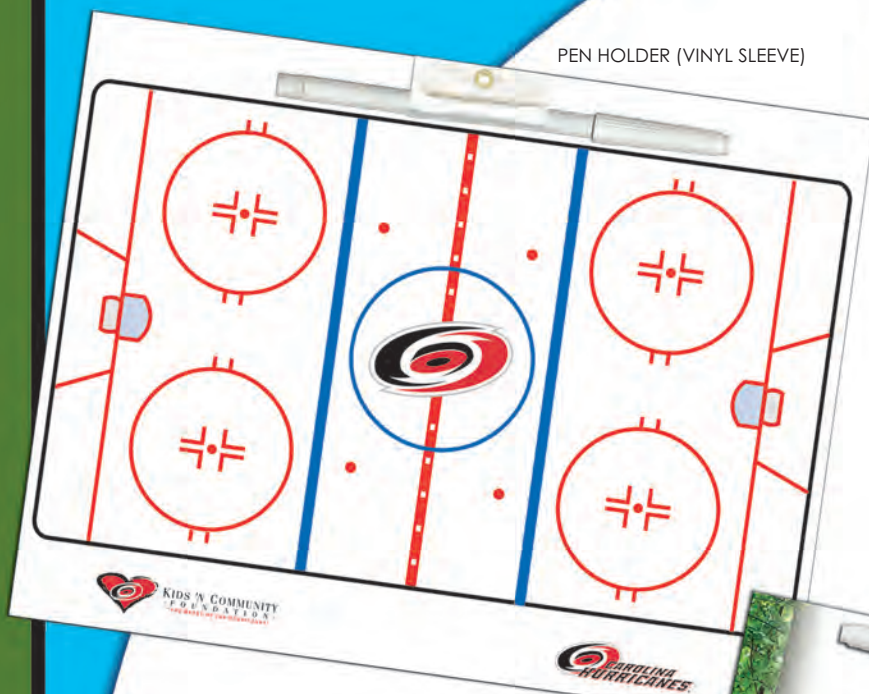

PEN HOLDER (VINYL SLEEVE)

EMS-505D

EMS-506D

DRY ERASE

EXTRAS

DRY ERASE MARKER	\$.40(1)
MAGNETS (2)	\$.14(1)
ADHESIVE STRIPS	\$.14(1)
PEN CLIP (PLASTIC)	\$.12(1)
PEN HOLDER (VELCRO)	\$.13(1)
PEN HOLDER (VINYL SLEEVE)	\$.12(1)
RE-SEALABLE BAGS:	
8½" x 11"	\$.135(v)
5½" x 8½"	\$.115(v)

76

QUICK TURN

JUST ASK

FILM LAMINATED FOR A HIGH GLOSS FINISH
PRODUCTION TIME 5-7 WORKING DAYS

RUSH SERVICE AVAILABLE - CONTACT FACTORY FOR SHIPPING & ADDITIONAL CHARGE

Item No.	SIZE	100	250	500	1000	2500
EMS-505D	8½" x 11"	2.05	1.85	1.65	1.40	1.25
EMS-506D	5½" x 8½"	1.75	1.55	1.38	1.15	.98
Additional Colors		NO ADDITIONAL CHARGE				
PRICE INCLUDES FULL COLOR IMPRINT & DRY ERASE MARKER				PRICE PER UNIT		5R
SET UP - \$35.00(v) PER ORDER.				STOCK - 12 pt. High density white poster board.		
DIGITALLY PRINTED IN FULL COLOR.				COMPLETE DETAILS ON PAGE 83		